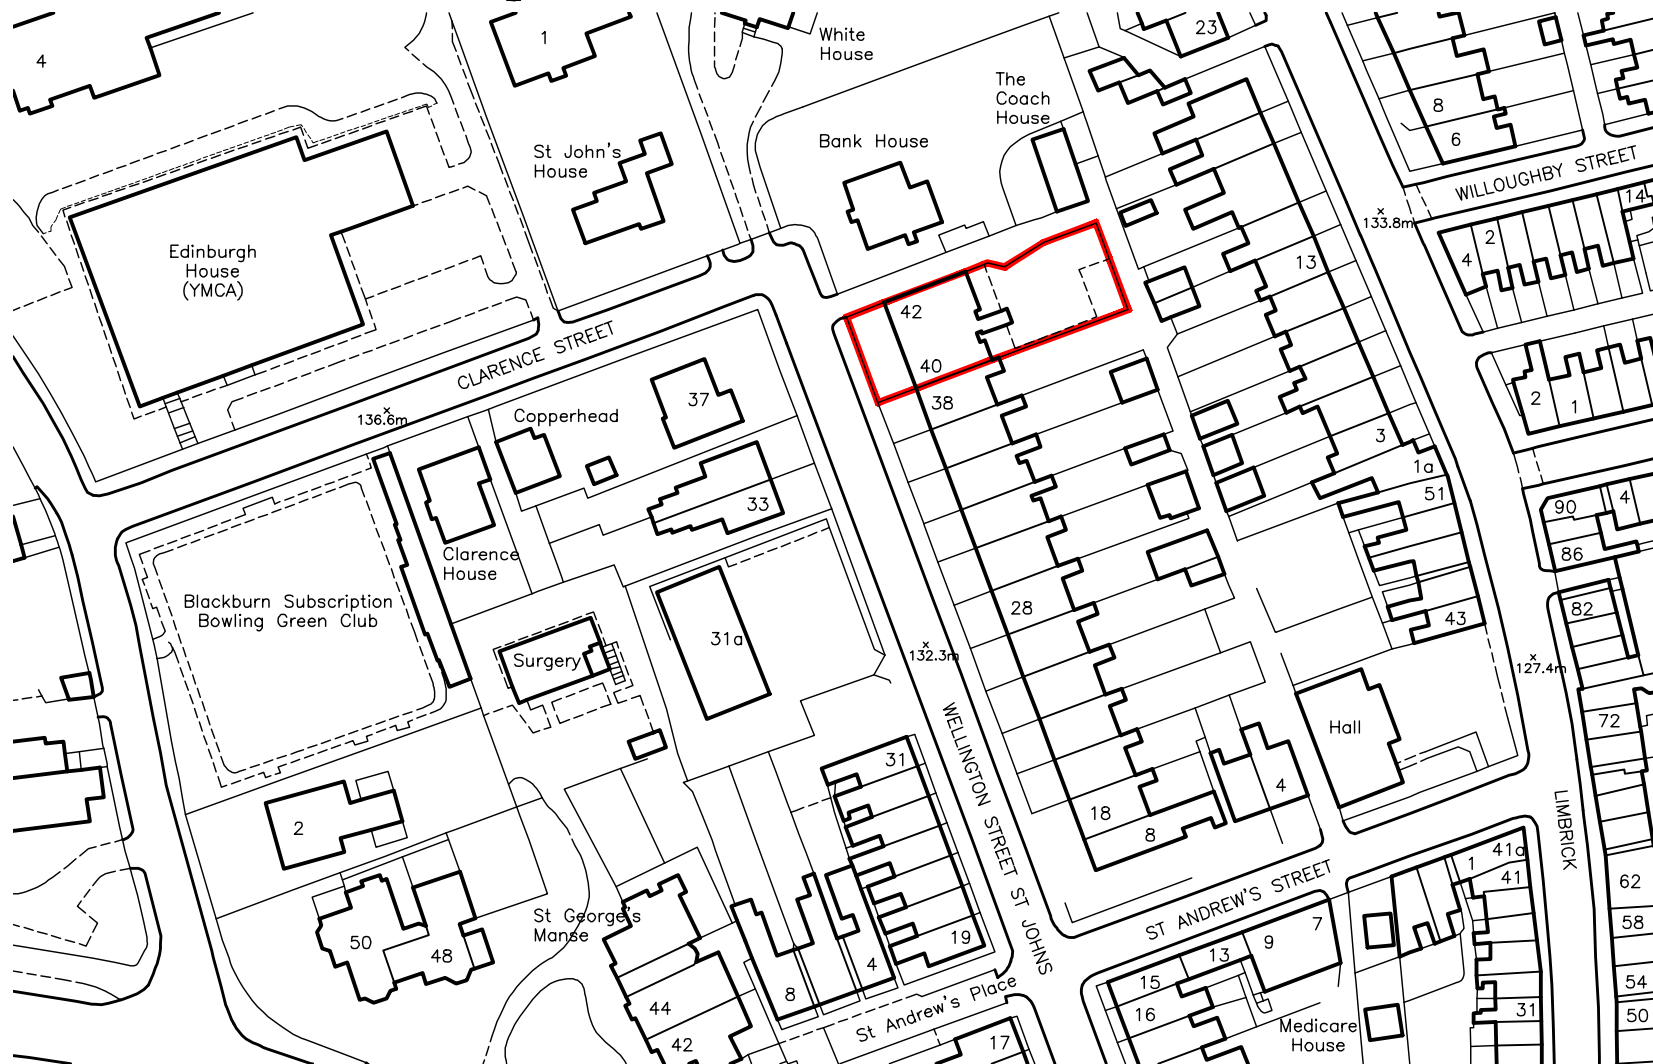

# 40-42 Wellington Street St Johns, BB1 8AF

0 20m 40m 60m 80m

1:1250@A4

109-PL-01

## Location Plan